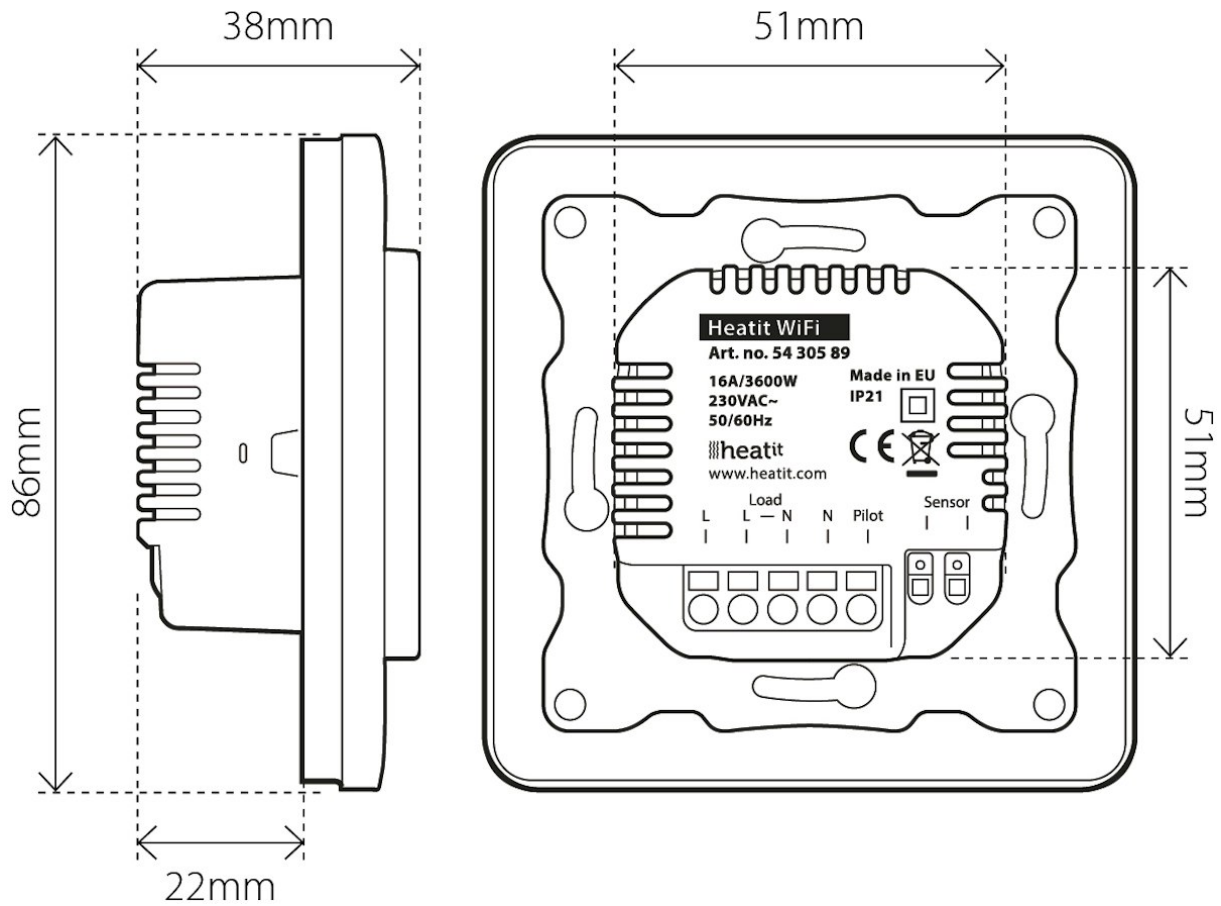

Heatit WiFi White RAL 9003 can be ordered from www.heatit.com/5430589

All additional documentation are available on the above adress and on documents.heatit.com/5430589